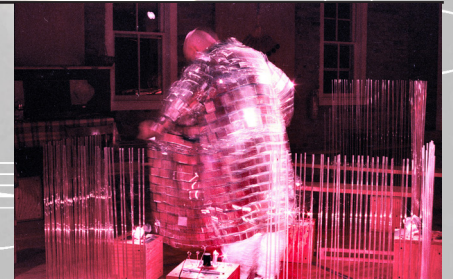

gentle; change techniques each repeat

Dennis Bathory-Kitsz

Composer
Performer
Media Artist
Author
Editor
Teacher

Creator of eleven hundred compositions, sound installations, and electronic works
Northfield Falls, Vermont
October 27, 2008
Recipient of two hundred commissions
Founder and director of music ensembles, festivals, concerts and events
Teacher in theory, composition, orchestration and intellectual property
Author of books and articles in technology, history, the arts and travel
Designer and builder of acoustic and electronic instruments and software
Multimedia artist, recording engineer, publisher and concert producer
Award-winning radio host and interviewer
Speaker on music and technology

“Something of a shadowy figure ... intense single-mindedness. Some of his pieces are real sucker-punches”
— Kyle Gann, *Chamber Music Magazine*

Somnambula was “one of the best works” at the Festival
— John Rockwell, *The New York Times*